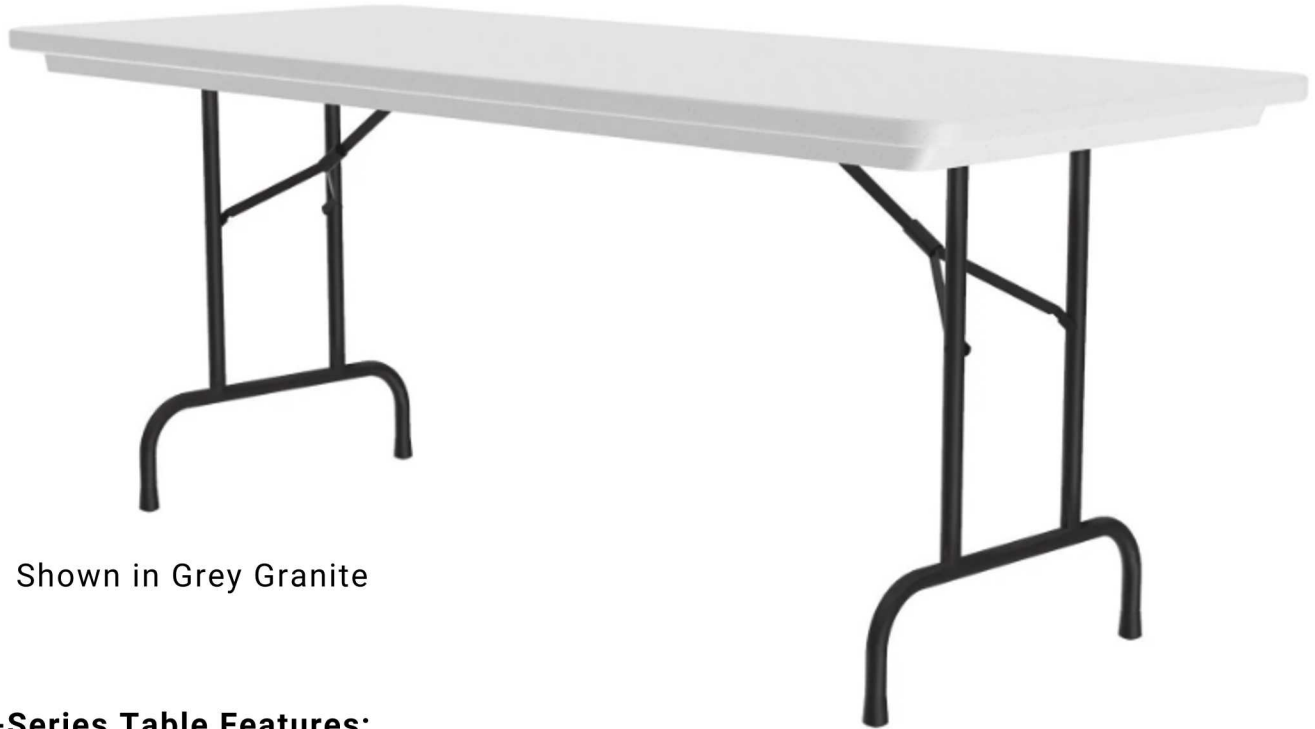

HEAVY DUTY COMMERCIAL PLASTIC FOLDING TABLE | R-SERIES

Shown in Grey Granite

R-Series Table Features:

- For lightweight, easy-handling, heavy duty commercial use, where top may be exposed to food, crayons, markers, paints, chemicals, and other stains.
- Lightweight, waterproof, and virtually indestructible with a one piece plastic top.
- Top color fully permeates the plastic and will not wear off.
- Mar-proof plastic foot caps and automatic lock-open mechanism on all tables.
- Strong steel "ladder" frame.
- 30"x60", 30"x72", 30"x96" and 60" round tables use 1-1/4" skirt clips, other sizes require "stick-on" Velcro tape or spots.